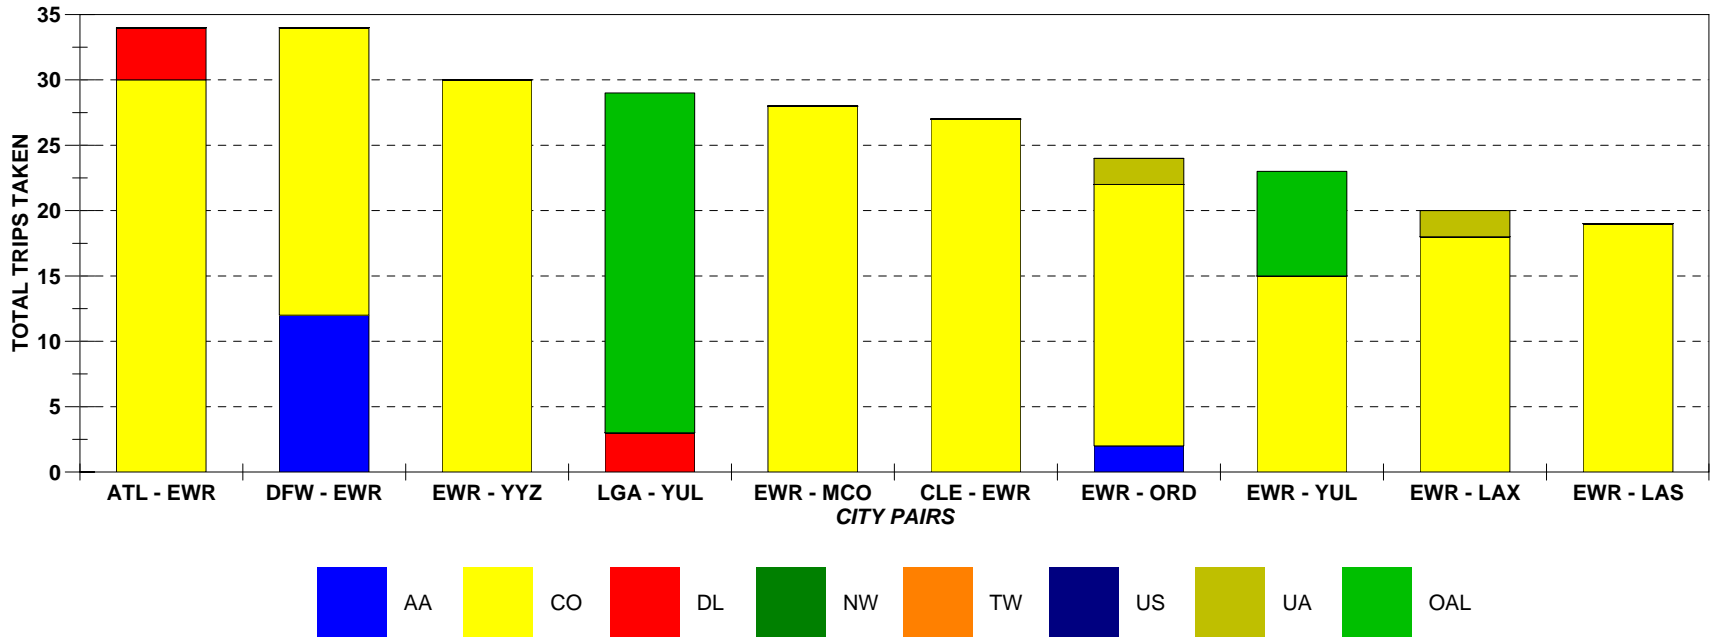

Top City Pairs by Airline

Corporate Report Samples
1/1/2005 TO 12/31/2005

TRAVEL 15 LTD
Monday, March 20, 2006

RANK	CITY PAIR	AA TRIPS	CO TRIPS	DL TRIPS	NW TRIPS	TW TRIPS	US TRIPS	UA TRIPS	OAL TRIPS	TOTAL
1	ATLANTA - NEWARK		30	4						34
2	DALLAS/FT WORTH - NEWARK	12	22							34
3	NEWARK - TORONTO		30							30
4	NEW YORK-LAGUARDIA - MONTREAL-DORVAL			3					26	29
5	NEWARK - ORLANDO-INTL		28							28
6	CLEVELAND - NEWARK		27							27
7	NEWARK - CHICAGO-O'HARE	2	20					2		24
8	NEWARK - MONTREAL-DORVAL		15						8	23
9	NEWARK - LOS ANGELES		18					2		20
10	NEWARK - LAS VEGAS		19							19
11	OTHERS	47	290	15			45	18	104	519

TOTAL TRIPS	61	499	22	0	0	45	22	138	787
--------------------	-----------	------------	-----------	----------	----------	-----------	-----------	------------	------------